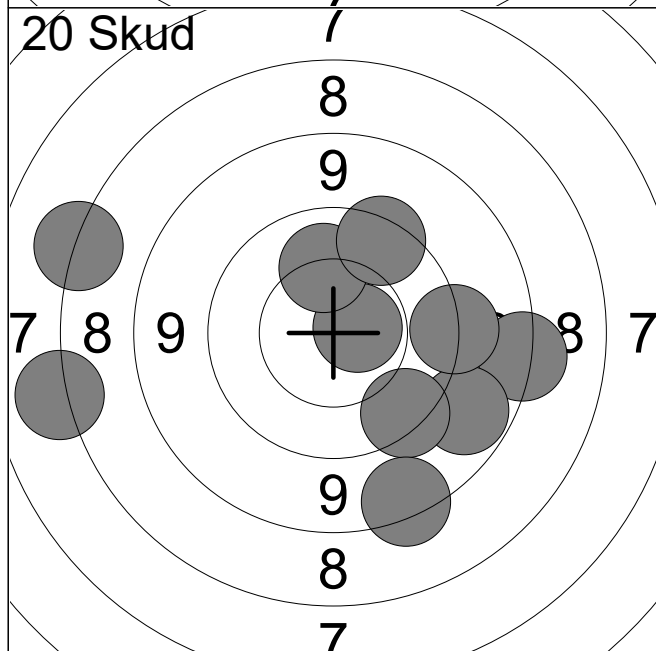

11:	10.6x	→
12:	8.5	→
13:	9.0	↘
14:	10.1	↑
15:	9.6	↘
16:	9.4	→
17:	7.2	↖
18:	7.4	↖
19:	9.6	↗
20:	8.6	↓
Serie		86 (1x)
Total		180 (1x)