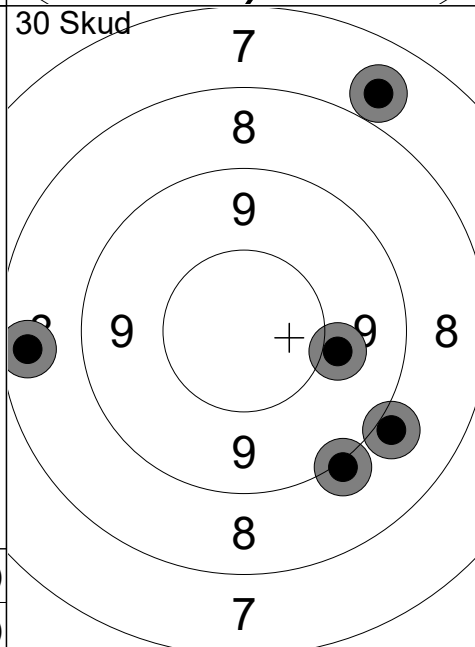

11:	9.1	↘
12:	7.8	↗
13:	8.9	↘
14:	9.9	➔
15:	8.5	↵
Serie		41 (0x)
Total		130 (0x)