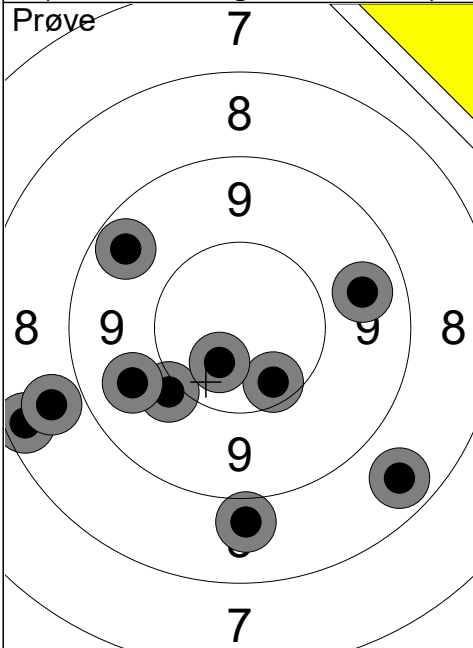

Hold 2	Skive 9	Eskil Gotfredsen	
1		Hvalsø Skytteforening 33. Kreds	1H 2
20 & 24 02.2024		Luftpistol Stævne 2024	Ølstykke skytteforening
Prøve		1: 9.3 ↑ 2: 10.4 ↑ 3: 10.0 ↑ 4: 10.7 ← 5: 9.8 → 6: 9.3 ↑ 7: 10.4 ← 8: 10.5 ↑ 9: 10.4 ↑ 10: 8.8 ↓ Serie 95 (0x) Total 0 (0x)	30 Skud
			 1: 9.3 ← 2: 10.2 ↙ 3: 9.1 ↘ 4: 9.7 ↘ 5: 10.2 ↓ Serie 47 (0x) Total 47 (0x)
30 Skud		6: 9.7 ↑ 7: 9.5 ↑ 8: 9.6 → 9: 10.0 ↘ 10: 10.7 ↓ Serie 47 (0x) Total 94 (0x)	30 Skud
			 11: 9.9 ↑ 12: 10.2 ← 13: 9.9 ← 14: 9.6 ↑ 15: 8.7 ↘ Serie 45 (0x) Total 139 (0x)
30 Skud		16: 8.5 ↓ 17: 8.7 → 18: 10.2 ↑ 19: 9.2 ↑ 20: 9.0 ← Serie 44 (0x) Total 183 (0x)	30 Skud
			 21: 10.0 ↗ 22: 9.4 ↘ 23: 10.3 ↗ 24: 8.9 ↑ 25: 9.8 ↑ Serie 46 (0x) Total 229 (0x)
30 Skud		26: 9.8 ↑ 27: 9.3 ← 28: 9.4 ↑ 29: 10.5 ↓ 30: 9.9 ↑ Serie 46 (0x) Total 275 (0x)	

1:	9.9	➔
2:	8.8	↵
3:	7.8	↗
4:	9.3	↗
5:	9.8	↵
6:	10.1	↗
7:	10.1	↘
8:	9.3	↘
9:	7.9	↗
10:	7.5	↗
Serie		85 (0x)
Total		0 (0x)

11:	9.2	↘
12:	9.8	↘
13:	8.6	↘
14:	10.0	↵
15:	9.4	➔
16:	9.0	➔
17:	8.3	➔
18:	9.8	➔
19:	9.0	↘
20:	8.9	➔
Serie		88 (0x)
Total		0 (0x)

21:	10.3	↘
22:	9.6	➔
23:	10.0	↘
24:	8.4	↵
25:	9.7	↵
26:	8.7	↵
27:	8.8	↘
28:	8.6	↘
29:	9.5	↗
30:	10.5	↘
Serie		89 (0x)
Total		0 (0x)

1:	8.7	↵
2:	8.6	↗
3:	10.4	↗
4:	10.3	↗
5:	9.9	↗
Serie		45 (0x)
Total		45 (0x)