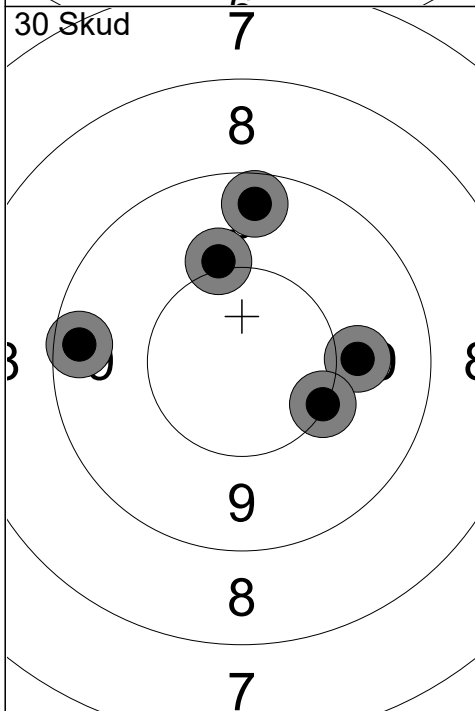

Hold	Skive	Soeren Joel Nilsson			
4	11				
1	Hvalsø Skytteforening 33. Kreds		M2H 1		
20 & 24 02.2024		Luftpistol Stævne 2024			
Ølstykke skytteforening					
Prøve	6	1: 7.9 ↗	Prøve	7	11: 9.8 →
	7	2: 8.9 ↘		8	12: 10.3 ↗
	8	3: 9.6 ↗		9	13: 9.5 ↗
	9	4: 9.7 ←		8	14: 8.5 →
	8	5: 10.4 ↗		9	15: 8.6 ↓
	7	6: 8.4 ↘		8	16: 10.7 ↘
	6	7: 8.9 ↗		9	17: 10.3 ↗
	5	8: 7.8 ←		8	18: 7.6 ↗
	4	9: 8.5 ↗		9	19: 8.9 →
	3	10: 9.9 ←		8	20: 8.9 ↗
	2	Serie 83 (0x)		7	Serie 87 (0x)
	1	Total 0 (0x)		6	Total 0 (0x)
Prøve	7	21: 9.4 ↘	Prøve	6	31: 7.9 ↑
	8	22: 8.5 ↓		7	32: 7.8 ↑
	9	23: 9.9 ↘		8	33: 8.0 ↑
	8	24: 8.1 →		9	34: 10.1 ↗
	7	25: 9.8 ↗		8	35: 9.5 ↓
	6	26: 9.3 ↗		9	36: 9.5 ↗
	5	27: 8.3 ←		8	37: 9.3 →
	4	28: 10.2 ↑		9	38: 7.7 ←
	3	29: 10.7 ↓		8	39: 9.3 ↘
	2	30: 8.7 ↗		7	40: 10.6 ←
	1	Serie 88 (0x)		6	Serie 85 (0x)
	0	Total 0 (0x)		5	Total 0 (0x)
Prøve	8	41: 8.8 ↓	30 Skud	7	1: 8.5 ↗
	9	42: 9.1 ↗		8	2: 8.6 ↗
	8	43: 9.8 ↘		9	3: 8.7 ↗
	7	44: 9.7 →		8	4: 8.9 ↗
	6	45: 8.0 ↗		9	5: 8.7 →
	5	46: 8.7 ↑		8	
	4	47: 10.0 ←		7	
	3	Serie 61 (0x)		6	Serie 40 (0x)
	2	Total 0 (0x)		5	Total 40 (0x)
	1			4	
	0			3	
	0			2	
	0			1	
	0			0	

6: 8.4 ←
 7: 9.3 →
 8: 8.8 →
 9: 10.1 ↑
 10: 9.0 ↗

Serie 44 (0x)
 Total 84 (0x)

11: 7.3 ↑
 12: 9.5 →
 13: 8.6 ←
 14: 10.1 ↑
 15: 10.8 ↗

Serie 44 (0x)
 Total 128 (0x)

16: 9.9 →
 17: 9.4 ←
 18: 10.0 ↑
 19: 10.1 →
 20: 9.4 ↑