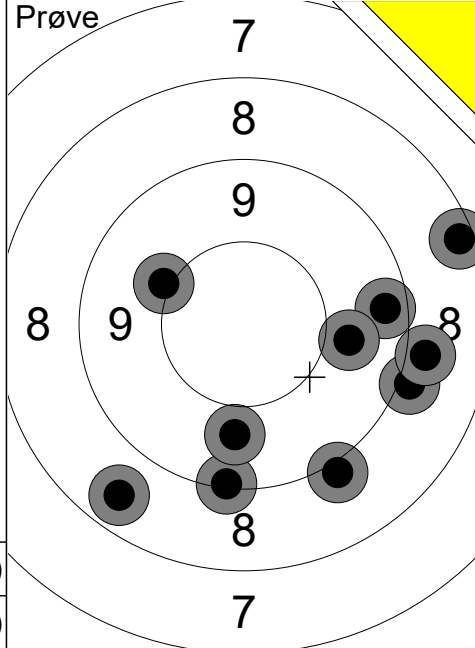

Hold 2	Skive 9	Eskil Gotfredsen	
1		Hvalsø Skytteforening 33. Kreds	1H 2
20 & 24 02.2024		Luftpistol Stævne 2024	Ølstykke skytteforening
Prøve		1: 9.3 ↑ 2: 10.4 ↑ 3: 10.0 ↑ 4: 10.7 ← 5: 9.8 → 6: 9.3 ↑ 7: 10.4 ← 8: 10.5 ↑ 9: 10.4 ↑ 10: 8.8 ↓ Serie 95 (0x) Total 0 (0x)	30 Skud
			 1: 9.3 ← 2: 10.2 ↙ 3: 9.1 ↘ 4: 9.7 ↘ 5: 10.2 ↓ Serie 47 (0x) Total 47 (0x)
30 Skud		6: 9.7 ↑ 7: 9.5 ↑ 8: 9.6 → 9: 10.0 ↘ 10: 10.7 ↓ Serie 47 (0x) Total 94 (0x)	30 Skud
			 11: 9.9 ↑ 12: 10.2 ← 13: 9.9 ← 14: 9.6 ↑ 15: 8.7 ↘ Serie 45 (0x) Total 139 (0x)
30 Skud		16: 8.5 ↓ 17: 8.7 → 18: 10.2 ↑ 19: 9.2 ↑ 20: 9.0 ← Serie 44 (0x) Total 183 (0x)	30 Skud
			 21: 10.0 ↗ 22: 9.4 ↘ 23: 10.3 ↗ 24: 8.9 ↑ 25: 9.8 ↑ Serie 46 (0x) Total 229 (0x)
30 Skud		26: 9.8 ↑ 27: 9.3 ← 28: 9.4 ↑ 29: 10.5 ↓ 30: 9.9 ↑ Serie 46 (0x) Total 275 (0x)	

1:	9.9	➔
2:	8.8	↵
3:	7.8	↗
4:	9.3	↗
5:	9.8	↵
6:	10.1	↗
7:	10.1	↘
8:	9.3	↘
9:	7.9	↗
10:	7.5	↗
Serie		85 (0x)
Total		0 (0x)

11:	9.2	↘
12:	9.8	↘
13:	8.6	↘
14:	10.0	↵
15:	9.4	➔
16:	9.0	➔
17:	8.3	➔
18:	9.8	➔
19:	9.0	↘
20:	8.9	➔
Serie		88 (0x)
Total		0 (0x)

21:	10.3	↘
22:	9.6	➔
23:	10.0	↘
24:	8.4	↵
25:	9.7	↵
26:	8.7	↵
27:	8.8	↘
28:	8.6	↘
29:	9.5	↗
30:	10.5	↘
Serie		89 (0x)
Total		0 (0x)

1:	8.7	↵
2:	8.6	↗
3:	10.4	↗
4:	10.3	↗
5:	9.9	↗
Serie		45 (0x)
Total		45 (0x)