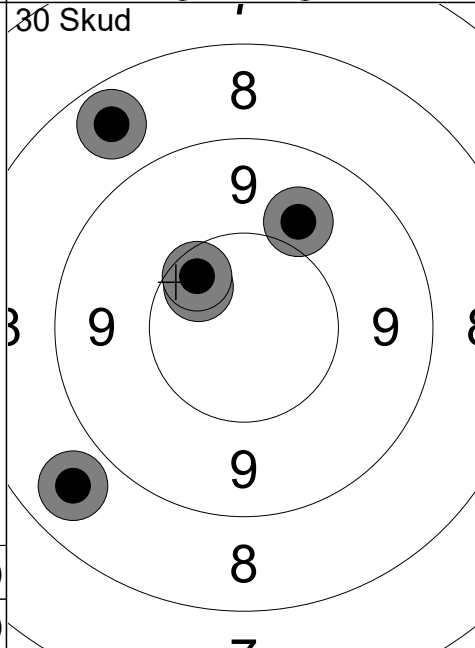

Hold 2	Skive 9	Eskil Gotfredsen	
1		Hvalsø Skytteforening 33. Kreds	1H 2
20 & 24 02.2024		Luftpistol Stævne 2024	Ølstykke skytteforening
Prøve		1: 9.3 ↑ 2: 10.4 ↑ 3: 10.0 ↑ 4: 10.7 ← 5: 9.8 → 6: 9.3 ↑ 7: 10.4 ← 8: 10.5 ↑ 9: 10.4 ↑ 10: 8.8 ↓ Serie 95 (0x) Total 0 (0x)	30 Skud
			 1: 9.3 ← 2: 10.2 ↙ 3: 9.1 ↘ 4: 9.7 ↘ 5: 10.2 ↓ Serie 47 (0x) Total 47 (0x)
30 Skud		6: 9.7 ↑ 7: 9.5 ↑ 8: 9.6 → 9: 10.0 ↘ 10: 10.7 ↓ Serie 47 (0x) Total 94 (0x)	30 Skud
			 11: 9.9 ↑ 12: 10.2 ← 13: 9.9 ← 14: 9.6 ↑ 15: 8.7 ↘ Serie 45 (0x) Total 139 (0x)
30 Skud		16: 8.5 ↓ 17: 8.7 → 18: 10.2 ↑ 19: 9.2 ↑ 20: 9.0 ← Serie 44 (0x) Total 183 (0x)	30 Skud
			 21: 10.0 ↗ 22: 9.4 ↘ 23: 10.3 ↗ 24: 8.9 ↑ 25: 9.8 ↑ Serie 46 (0x) Total 229 (0x)
30 Skud		26: 9.8 ↑ 27: 9.3 ← 28: 9.4 ↑ 29: 10.5 ↓ 30: 9.9 ↑ Serie 46 (0x) Total 275 (0x)	

1:	9.9	➔
2:	8.8	↵
3:	7.8	↗
4:	9.3	↗
5:	9.8	↵
6:	10.1	↗
7:	10.1	↘
8:	9.3	↘
9:	7.9	↗
10:	7.5	↗
Serie		85 (0x)
Total		0 (0x)

11:	9.2	↘
12:	9.8	↘
13:	8.6	↘
14:	10.0	↵
15:	9.4	➔
16:	9.0	➔
17:	8.3	➔
18:	9.8	➔
19:	9.0	↘
20:	8.9	➔
Serie		88 (0x)
Total		0 (0x)

21:	10.3	↘
22:	9.6	➔
23:	10.0	↘
24:	8.4	↵
25:	9.7	↵
26:	8.7	↵
27:	8.8	↘
28:	8.6	↘
29:	9.5	↗
30:	10.5	↘
Serie		89 (0x)
Total		0 (0x)

1:	8.7	↵
2:	8.6	↗
3:	10.4	↗
4:	10.3	↗
5:	9.9	↗
Serie		45 (0x)
Total		45 (0x)