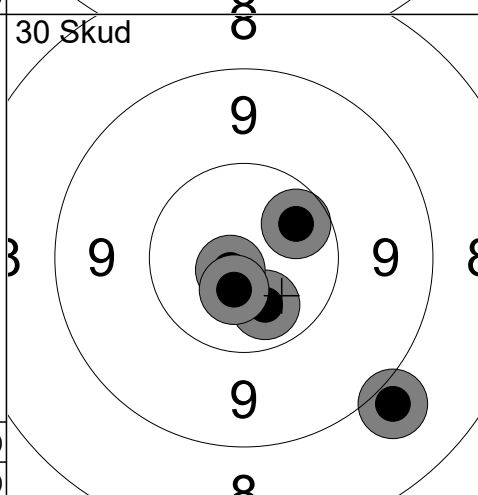

1:	6.7	↓
2:	8.3	↙
3:	7.5	↑
4:	7.6	↗
5:	6.5	↑
6:	4.4	→
7:	8.9	↗
8:	4.8	↗
9:	4.7	↗
10:	10.0	↖
Serie		64 (0x)
Total		0 (0x)

11:	8.4	↑
12:	8.4	↗
13:	7.0	→
14:	8.3	↑
Serie		31 (0x)
Total		0 (0x)

1:	7.8	↙
2:	8.7	↗
3:	6.4	↗
4:	8.6	→
5:	8.5	↓
Serie		37 (0x)
Total		37 (0x)

6:	7.9	↑
7:	10.8	↙
8:	8.7	→
9:	9.4	↘
10:	9.7	←
Serie		43 (0x)
Total		80 (0x)

11:	9.4	↖
12:	9.1	←
13:	10.6	→
14:	9.1	↑
15:	5.8	↗
Serie		42 (0x)
Total		122 (0x)

16:	9.3	↙
17:	9.5	↑
18:	9.6	↓
19:	9.5	↗
20:	10.6	→
Serie		46 (0x)
Total		168 (0x)

21:	5.9	→
22:	7.1	↙
23:	7.7	↗
24:	9.1	←
25:	6.9	↑
Serie		34 (0x)
Total		202 (0x)

26:	10.5	↓
27:	10.8	↙
28:	10.6	↓
29:	10.4	↗
30:	8.9	↘
Serie		48 (0x)
Total		250 (0x)

Hold 6	Skive 12	Ida Aaslev Noerager Bay	
1	Egedal Skytteforening		JUN
20 & 24 02.2024		Luftpistol Stævne 2024	Ølstykke skytteforening
Prøve 	1: 7.2 ↙ 2: 6.1 ↘ 3: 10.5 ↘ 4: 10.6 ← 5: 10.0 ↘	30 Skud 	1: 9.7 ↑ 2: 10.5 ↘ 3: 9.1 ↙ 4: 9.5 ↙ 5: 9.7 ←
	Serie 43 (0x) Total 0 (0x)		Serie 46 (0x) Total 46 (0x)
30 Skud 	6: 10.4 → 7: 9.8 ↘ 8: 9.8 ← 9: 10.0 ↑ 10: 10.5 ↑	30 Skud 	11: 9.6 ↗ 12: 10.2 ← 13: 8.5 ↑ 14: 10.2 ↘ 15: 9.5 ↘
	Serie 48 (0x) Total 94 (0x)		Serie 46 (0x) Total 140 (0x)
30 Skud 	16: 8.0 ↗ 17: 10.3 ↗ 18: 8.3 ↘ 19: 9.6 ↘ 20: 9.1 ↗	30 Skud 	21: 9.9 ↗ 22: 10.6 ↗ 23: 10.4 ↙ 24: 10.5 ↑ 25: 8.4 ↑
	Serie 44 (0x) Total 184 (0x)		Serie 47 (0x) Total 231 (0x)
30 Skud 	26: 9.0 ↑ 27: 9.2 ↘ 28: 9.3 → 29: 9.4 ↑ 30: 9.1 ↑		
	Serie 45 (0x) Total 276 (0x)		