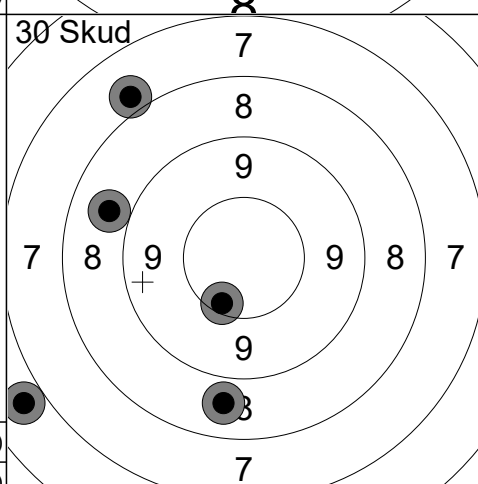

1:	8.9	↓
2:	8.1	→
3:	8.9	↓
4:	10.2	←
5:	6.6	↓
6:	10.6	↑
7:	10.2	↑
8:	8.6	→
9:	8.4	←
10:	8.6	↙
Serie		84 (0x)
Total		0 (0x)

11:	9.2	↗
12:	10.5	↑
Serie		19 (0x)
Total		0 (0x)

1:	9.5	→
2:	8.7	↓
3:	10.3	→
4:	9.4	↑
5:	8.0	↖
Serie		44 (0x)
Total		44 (0x)

6:	9.4	→
7:	8.4	←
8:	10.4	↓
9:	9.9	→
10:	9.3	←
Serie		45 (0x)
Total		89 (0x)

11:	10.3	→
12:	9.6	→
13:	10.1	↑
14:	8.8	→
15:	8.6	↑
Serie		45 (0x)
Total		134 (0x)

16:	9.2	←
17:	10.2	↓
18:	9.9	↓
19:	10.1	↑
20:	8.9	↙
Serie		46 (0x)
Total		180 (0x)

21:	8.6	↖
22:	10.1	←
23:	7.8	↙
24:	9.5	←
25:	10.5	↑
Serie		44 (0x)
Total		224 (0x)

26:	8.8	←
27:	6.8	↙
28:	10.2	↓
29:	7.9	↖
30:	8.7	↓
Serie		39 (0x)
Total		263 (0x)

Hold	Skive	Michael Osterwald-Lenum	
9	1		
1	Akademisk Skytteforening		SE
20 & 24 02.2024	Luftpistol Stævne 2024		Ølstykke skytteforening
Prøve		1: 7.3 ↙ 2: 7.8 ← 3: 10.1 ↗ 4: 10.2 ↘ 5: 9.1 →	1: 10.3 ↘ 2: 7.5 ↘ 3: 9.8 ↘ 4: 9.4 ↘ 5: 10.5 ↗
		Serie 43 (0x)	Serie 45 (0x)
		Total 0 (0x)	Total 45 (0x)
30 Skud		6: 10.6 ↗ 7: 8.3 ← 8: 10.3 ↘ 9: 8.1 ↘ 10: 8.4 ↘	11: 7.7 ↗ 12: 8.3 ↘ 13: 9.7 → 14: 10.3 ← 15: 8.1 ↘
		Serie 44 (0x)	Serie 42 (0x)
		Total 89 (0x)	Total 131 (0x)
30 Skud		16: 10.1 → 17: 9.7 ← 18: 10.0 ↘ 19: 9.2 ↘ 20: 9.2 ↘	21: 9.0 ↗ 22: 10.2 ← 23: 9.2 ↘ 24: 10.0 ↘ 25: 9.3 →
		Serie 47 (0x)	Serie 47 (0x)
		Total 178 (0x)	Total 225 (0x)
30 Skud		26: 10.3 → 27: 8.4 ↘ 28: 9.3 ← 29: 10.8 ← 30: 8.2 ↗	
		Serie 45 (0x)	
		Total 270 (0x)	