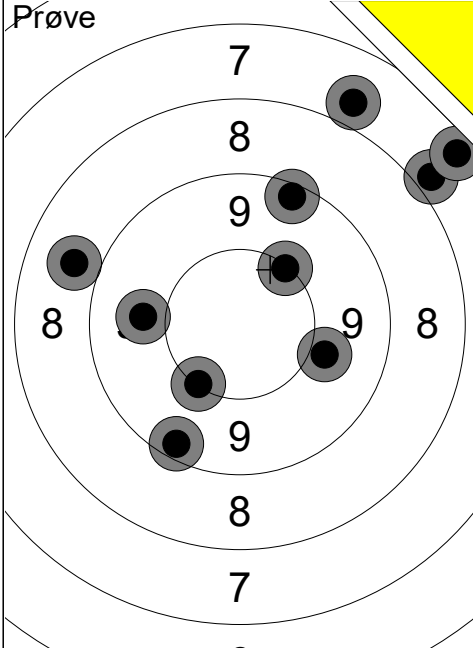

Hold 2	Skive 9	Eskil Gotfredsen	
1		Hvalsø Skytteforening 33. Kreds	1H 2
20 & 24 02.2024		Luftpistol Stævne 2024	Ølstykke skytteforening
Prøve		1: 9.3 ↑ 2: 10.4 ↑ 3: 10.0 ↑ 4: 10.7 ← 5: 9.8 → 6: 9.3 ↑ 7: 10.4 ← 8: 10.5 ↑ 9: 10.4 ↑ 10: 8.8 ↓ Serie 95 (0x) Total 0 (0x)	30 Skud
			 1: 9.3 ← 2: 10.2 ↙ 3: 9.1 ↘ 4: 9.7 ↘ 5: 10.2 ↓ Serie 47 (0x) Total 47 (0x)
30 Skud		6: 9.7 ↑ 7: 9.5 ↑ 8: 9.6 → 9: 10.0 ↘ 10: 10.7 ↓ Serie 47 (0x) Total 94 (0x)	30 Skud
			 11: 9.9 ↑ 12: 10.2 ← 13: 9.9 ← 14: 9.6 ↑ 15: 8.7 ↘ Serie 45 (0x) Total 139 (0x)
30 Skud		16: 8.5 ↓ 17: 8.7 → 18: 10.2 ↑ 19: 9.2 ↑ 20: 9.0 ← Serie 44 (0x) Total 183 (0x)	30 Skud
			 21: 10.0 ↗ 22: 9.4 ↘ 23: 10.3 ↗ 24: 8.9 ↑ 25: 9.8 ↑ Serie 46 (0x) Total 229 (0x)
30 Skud		26: 9.8 ↑ 27: 9.3 ← 28: 9.4 ↑ 29: 10.5 ↓ 30: 9.9 ↑ Serie 46 (0x) Total 275 (0x)	

1:	9.9	➔
2:	8.8	↵
3:	7.8	↗
4:	9.3	↗
5:	9.8	↵
6:	10.1	↗
7:	10.1	↘
8:	9.3	↘
9:	7.9	↗
10:	7.5	↗
Serie		85 (0x)
Total		0 (0x)

11:	9.2	↘
12:	9.8	↘
13:	8.6	↘
14:	10.0	↵
15:	9.4	➔
16:	9.0	➔
17:	8.3	➔
18:	9.8	➔
19:	9.0	↘
20:	8.9	➔
Serie		88 (0x)
Total		0 (0x)

21:	10.3	↘
22:	9.6	➔
23:	10.0	↘
24:	8.4	↵
25:	9.7	↵
26:	8.7	↵
27:	8.8	↘
28:	8.6	↘
29:	9.5	↗
30:	10.5	↘
Serie		89 (0x)
Total		0 (0x)

1:	8.7	↵
2:	8.6	↗
3:	10.4	↗
4:	10.3	↗
5:	9.9	↗
Serie		45 (0x)
Total		45 (0x)